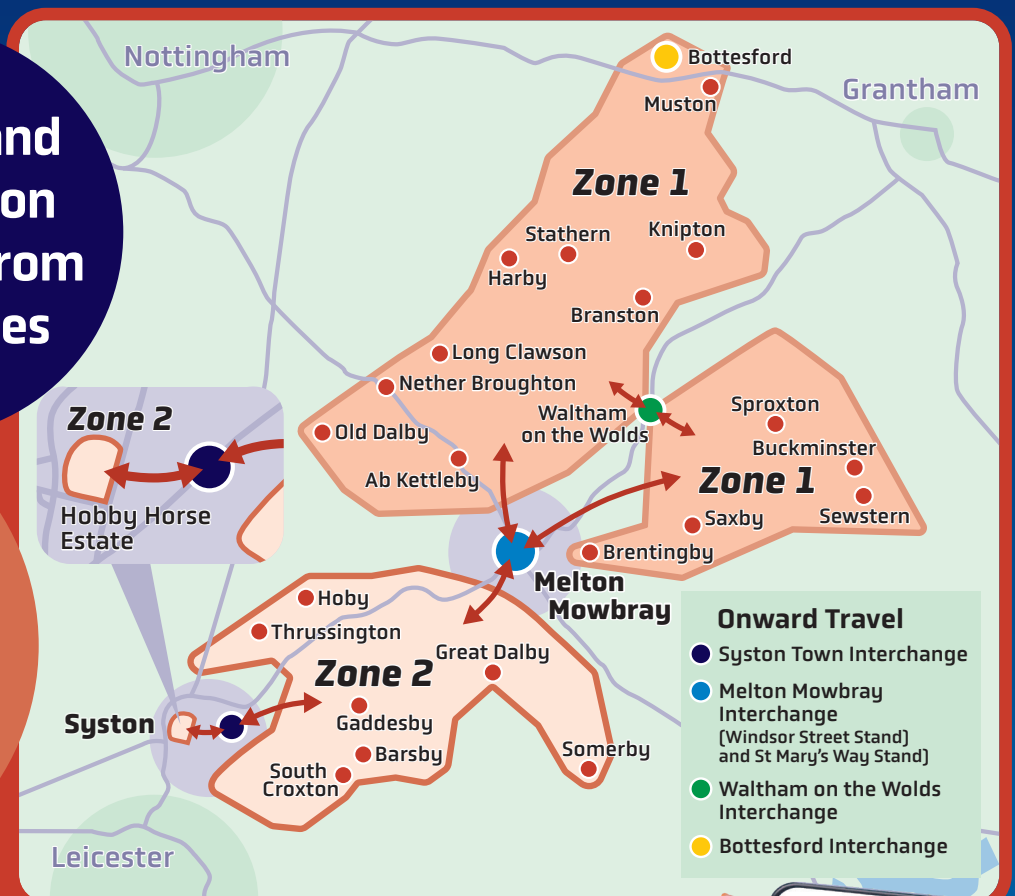

FOX connect

An on-demand, bookable bus service for journeys to and from **Melton Mowbray**

Book a journey via the app or call 0116 216 7756

Travel to and from Melton Mowbray from these zones

App available to download from

Find out more about Leicestershire FoxConnect at ***choosehowyoumove.co.uk/public-transport/***

Operating Hours: Monday - Saturday, 06:00-19:30

Service supported by
 Leicestershire County Council

Buses operated by
 Centrebus